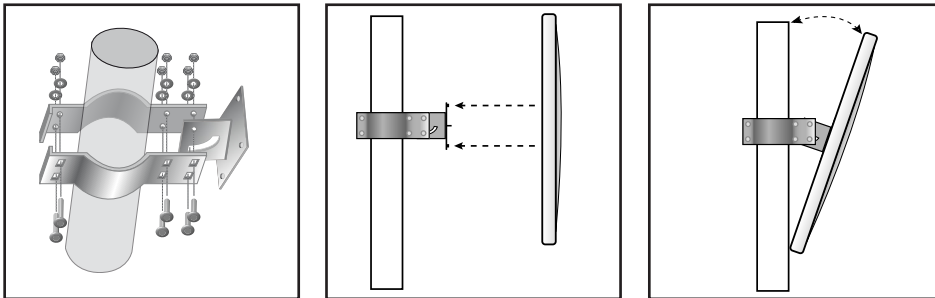

## DuraVision™ Convex Mirror Installation Guide:

#### Pole Mounting with Clamp Bracket:

1. Decide the appropriate place to site the mirror on 75mm pole.
2. Fix clamp and mirror mount assembly to the pole.
3. Make sure adjustment slot is to the bottom
4. Fix the mirror to the clamp bracket.
5. Once the desired position has been found, tighten the bolts and nuts.
6. When installation is complete, remove protective film from the face.

#### Wall Mounting with Optional Wall Adaptor:

1. Decide the appropriate place to site the mirror (on a flat surface) and fix the Wall Adaptor using suitable hardware.
2. Fix the clamp and mirror mount assembly to the Wall Adaptor making sure the slot is to the bottom.
3. Fix the mirror face to the clamp bracket.
4. Once the desired position has been found, tighten the bolts and nuts.
5. When installation is complete, remove the protective film from the face.