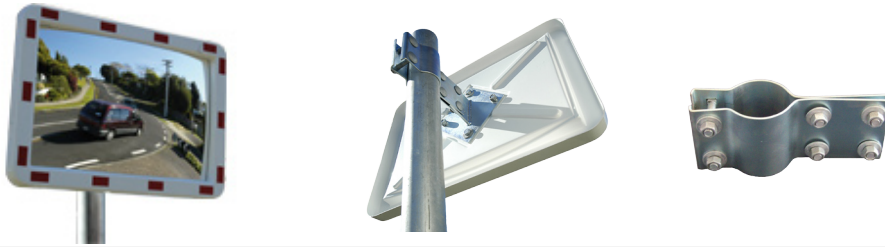

## DuraVision™ Convex Mirror Installation Guide:

#### Pole Mounting with Clamp Bracket:

1. Decide the appropriate place to site the mirror on 75mm pole.
2. Fix clamp and mirror mount assembly to the pole.
3. Make sure adjustment slot is to the bottom
4. Fix the mirror to the clamp bracket.
5. Once the desired position has been found, tighten the bolts and nuts.
6. When installation is complete, remove protective film from the face.