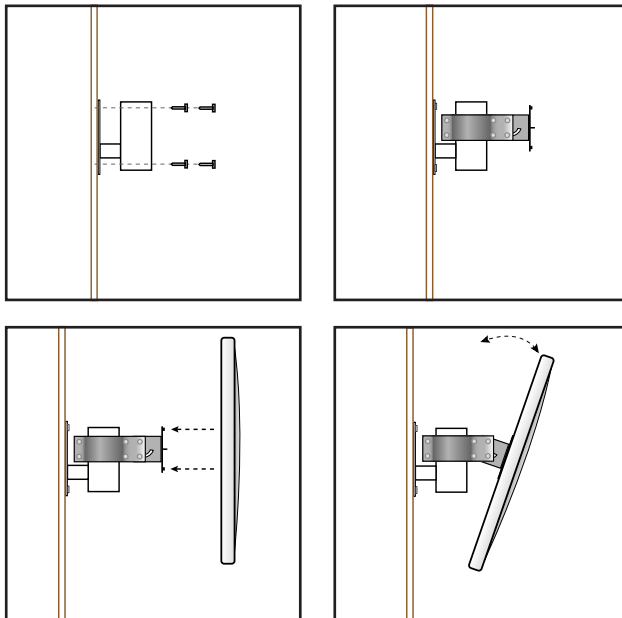

Installation Guides:

- Indoor Standard Convex Mirror
- Indoor Space Saver Convex Mirror
- Indoor Ceiling Dome Convex Mirror
- Indoor Half Dome Convex Mirror
- Indoor Quarter Dome Convex Mirror
- Outdoor Heavy Duty Convex Mirror
- Outdoor De Luxe Convex Mirror
- [Outdoor Pro Series Convex Mirror](#)
- Inspection Convex Mirrors
- Food Processing Convex Mirrors
- School Mirror Set
- Corrections Dome With Frame
- Corrections Half Dome With Frame
- Corrections Quarter Dome With Frame

Cleaning Guides:

- Acrylic Mirror
- Stainless Steel Mirror
- Polycarbonate Mirror

DuraVision™ Mirror Systems

Find our more about the great range of DuraVision Mirror Systems at our website...

www.duravision.net